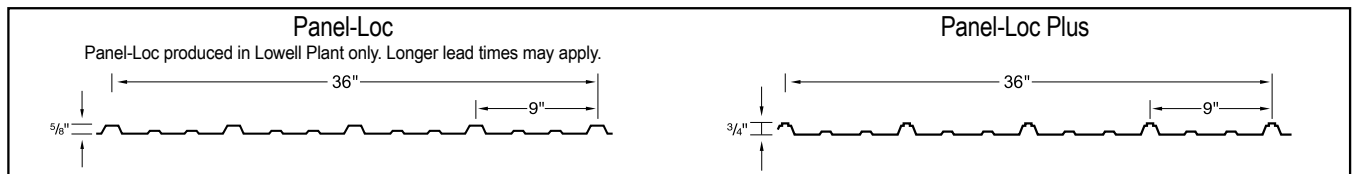

Gallery

Taupe

Ivory (29 ga. only)

Gold (29 ga. only)

Black (29 ga. only)

29g: Brilliant (G90 galvanized)/
 Arctic (Galvalume)
 26g: Brilliant (Galvalume)

Copper Metallic
 Color variation between orders is
 normal and not a cause for rejection.